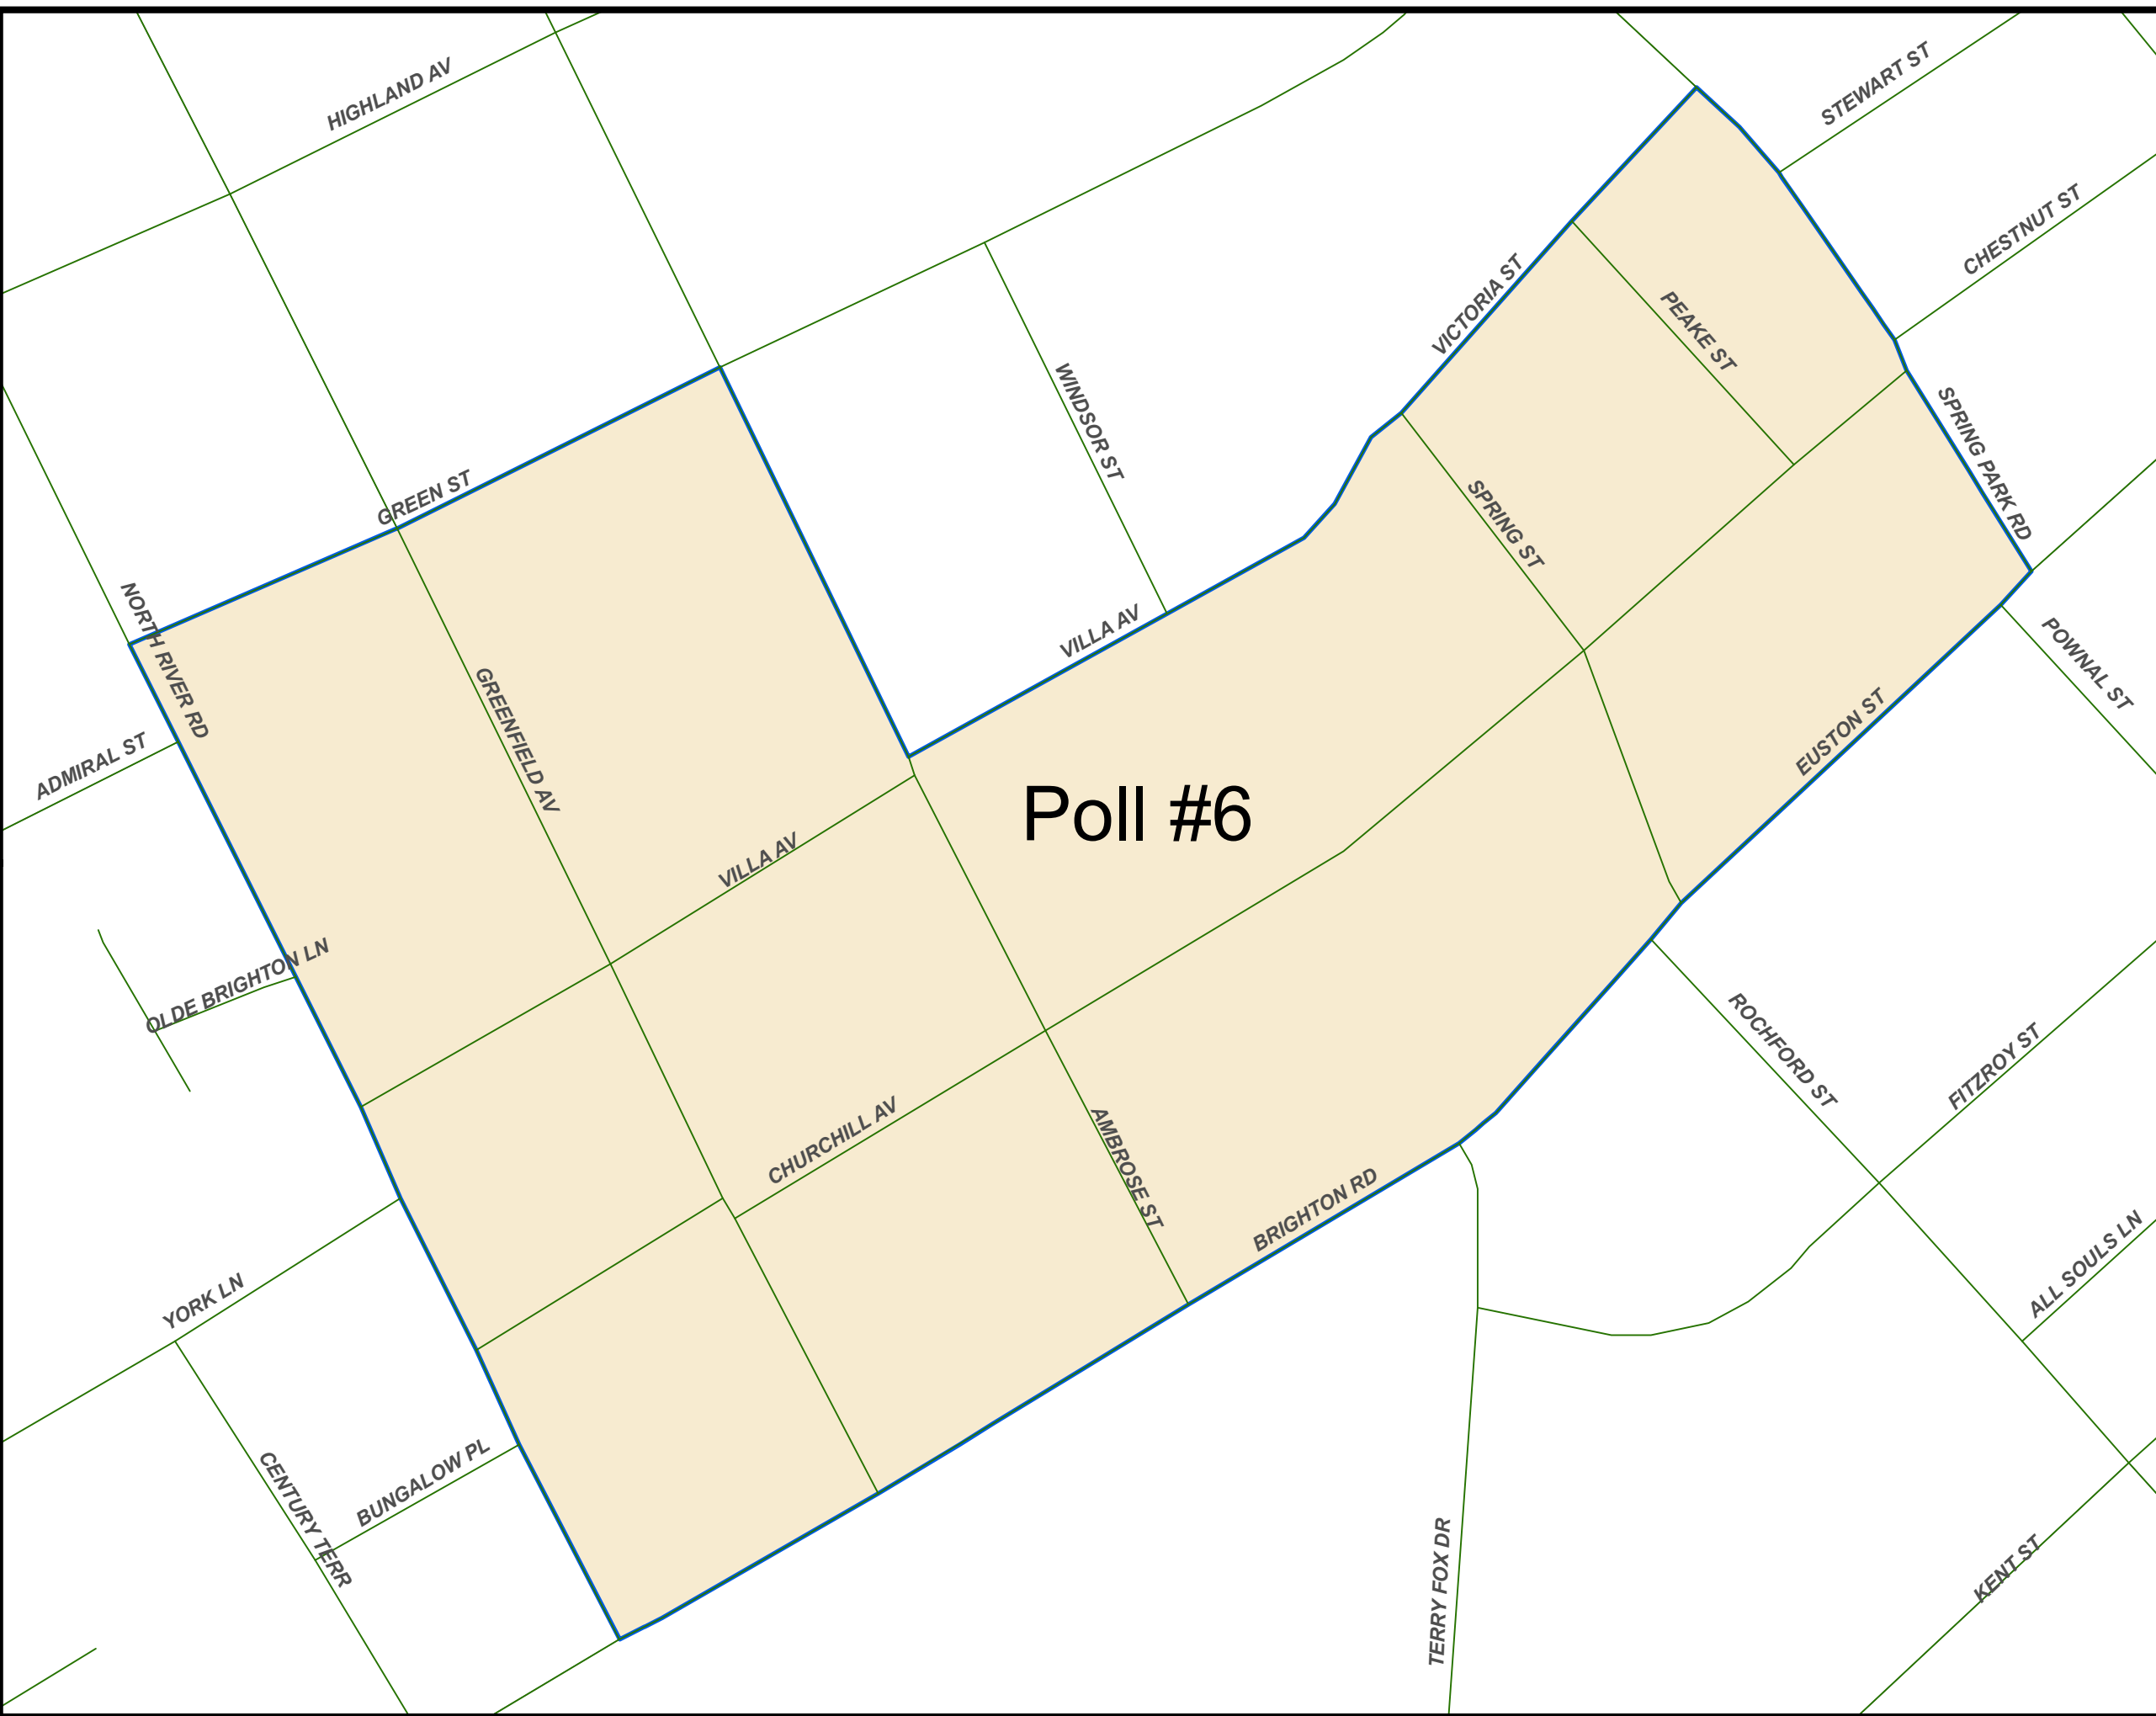

Charlottetown
Municipal Ward # 3
Brighton

Polling Division
No. 6
CHURCHILL AV

Poll #6

Legend

Municipal Poll

Note:
The maps are designed as a general index of the electoral district divisions and are not intended to be used for measurements or for legal purposes.

199 Queen St.
Charlottetown, PE, C1A 4B7
(902) 566-5548