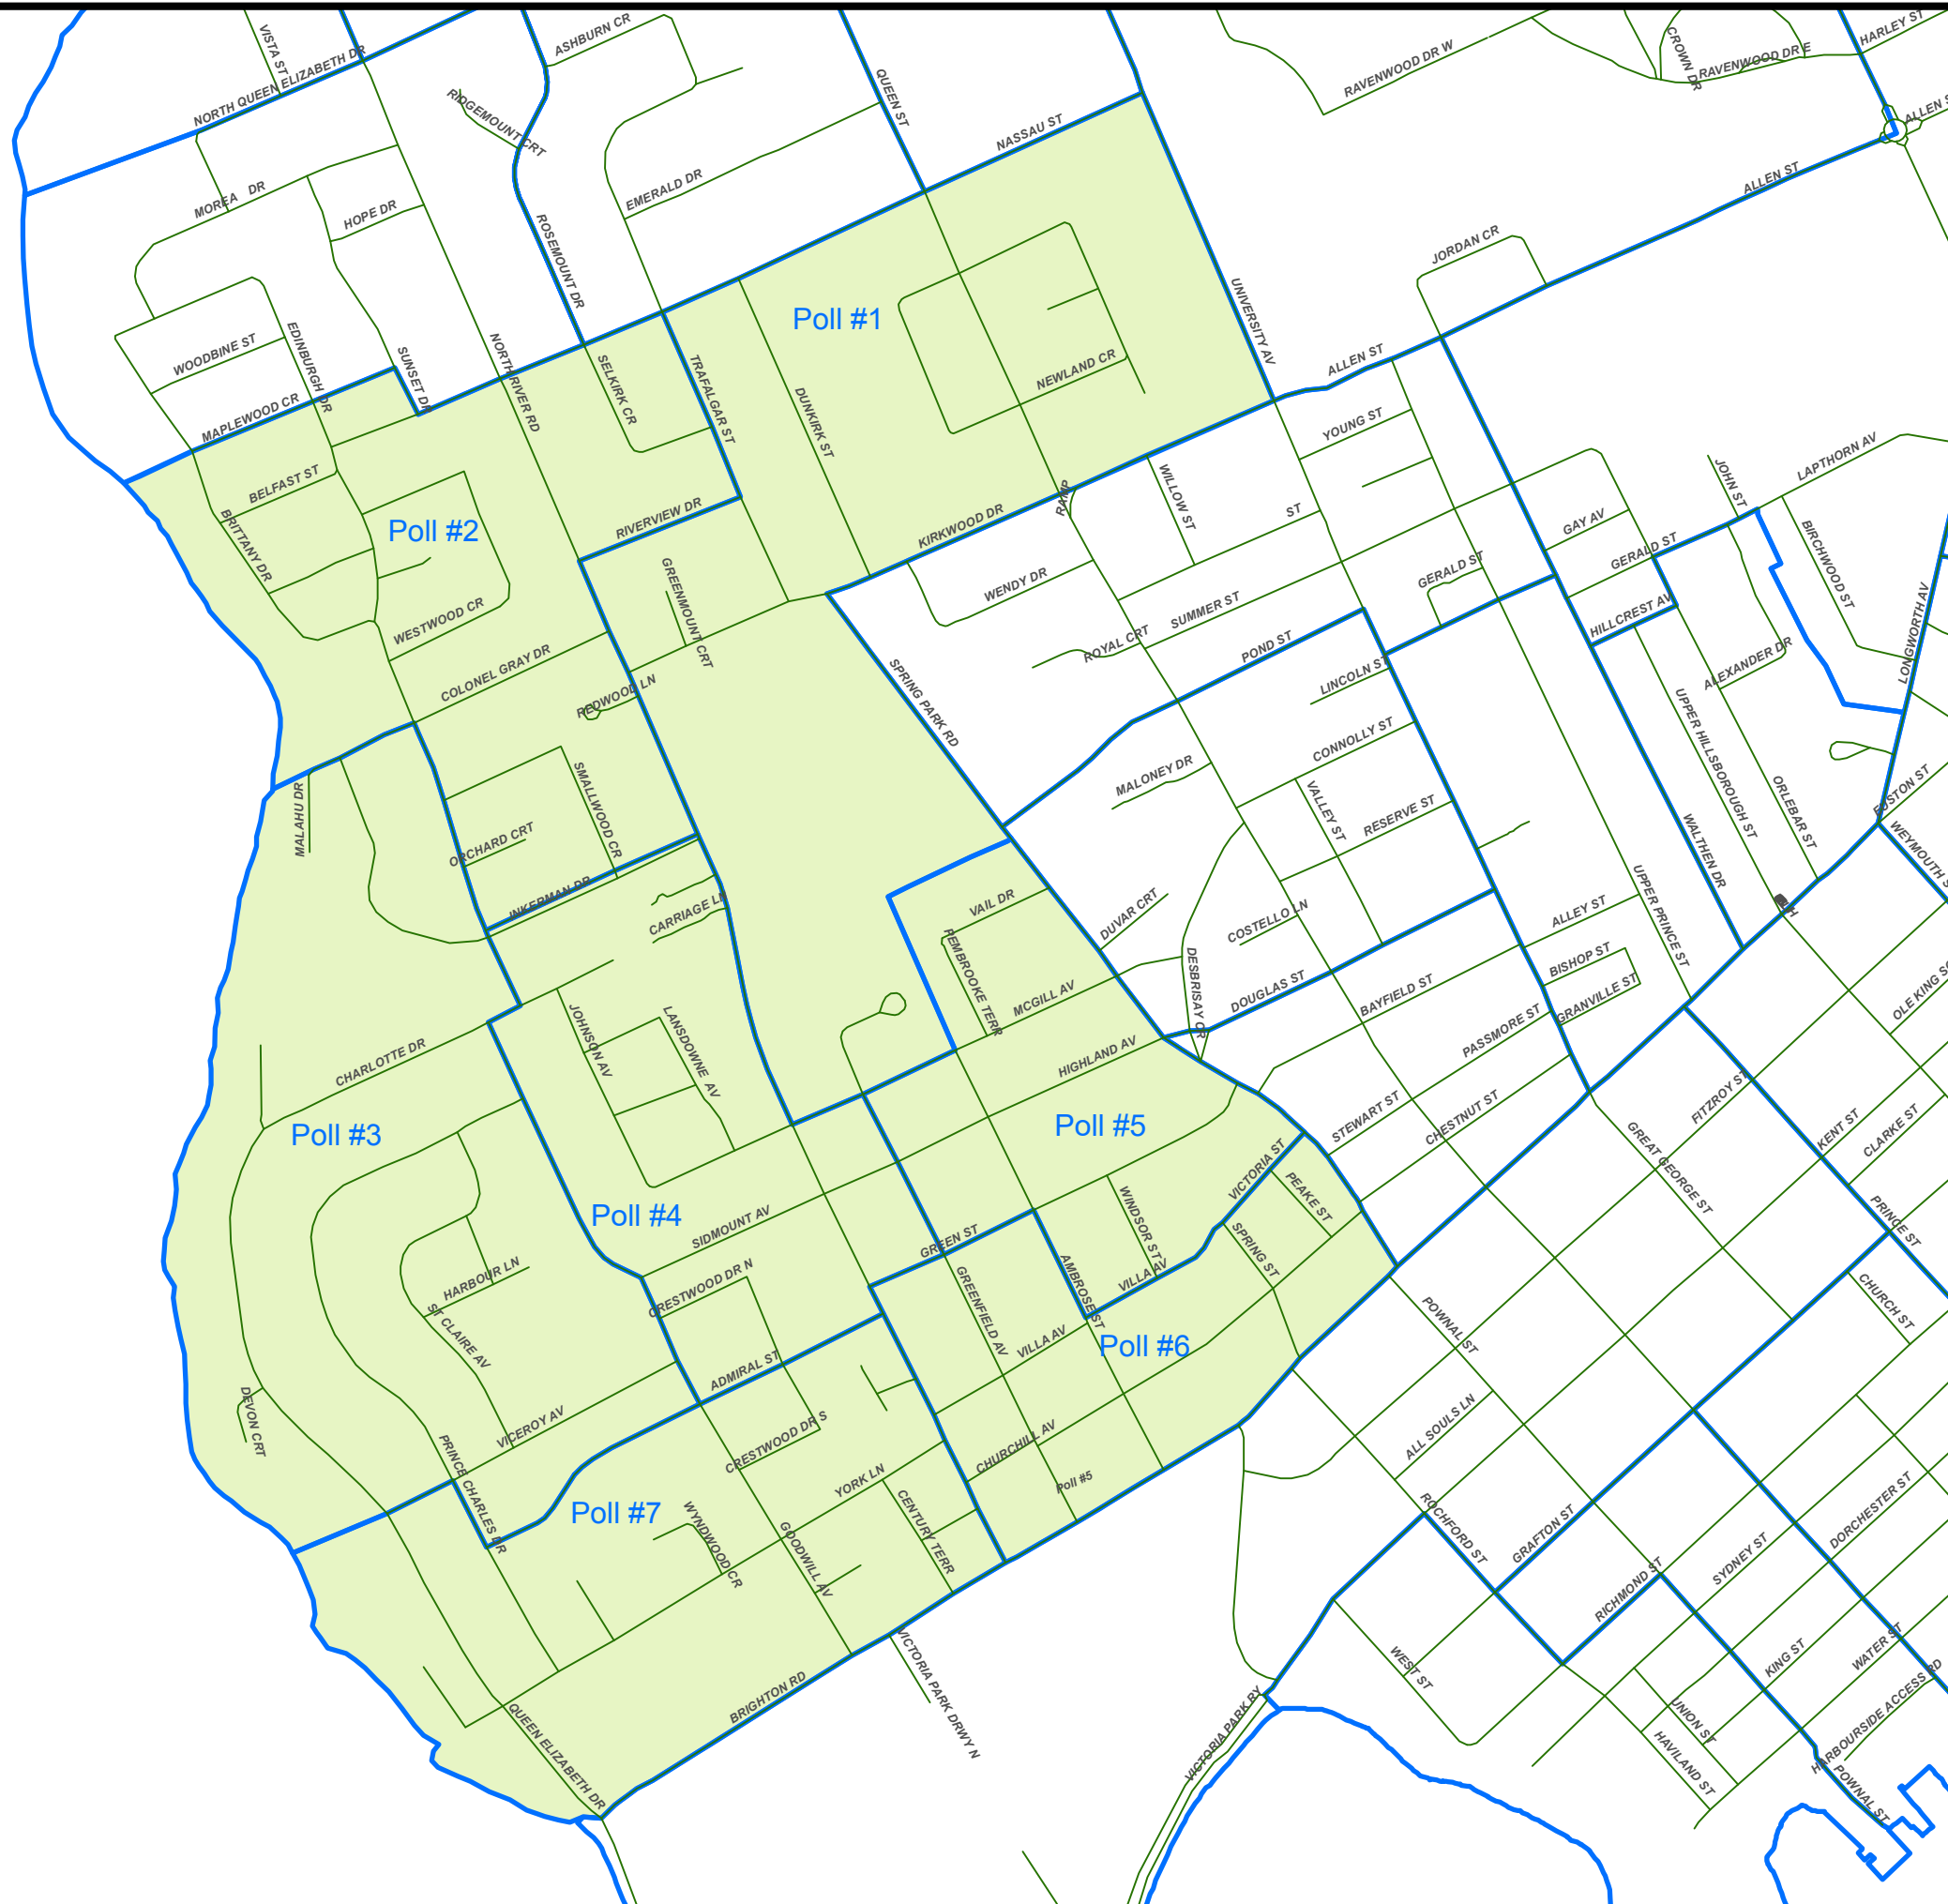

Charlottetown Municipal Ward # 3 Brighton

Polling Divisions

- 1 - Dunkirk
- 2 - Westwood Cr
- 3 - St Claire Av
- 4 - Sidmount Av
- 5 - Green St
- 6 - Churchill Av
- 7 - York Ln

Legend

- Municipal Poll
- Municipal Ward

Note:
The maps are designed as a general index of the electoral district divisions and are not intended to be used for measurements or for legal purposes.

199 Queen St.
Charlottetown, PE, C1A 4B7
(902) 566-5548